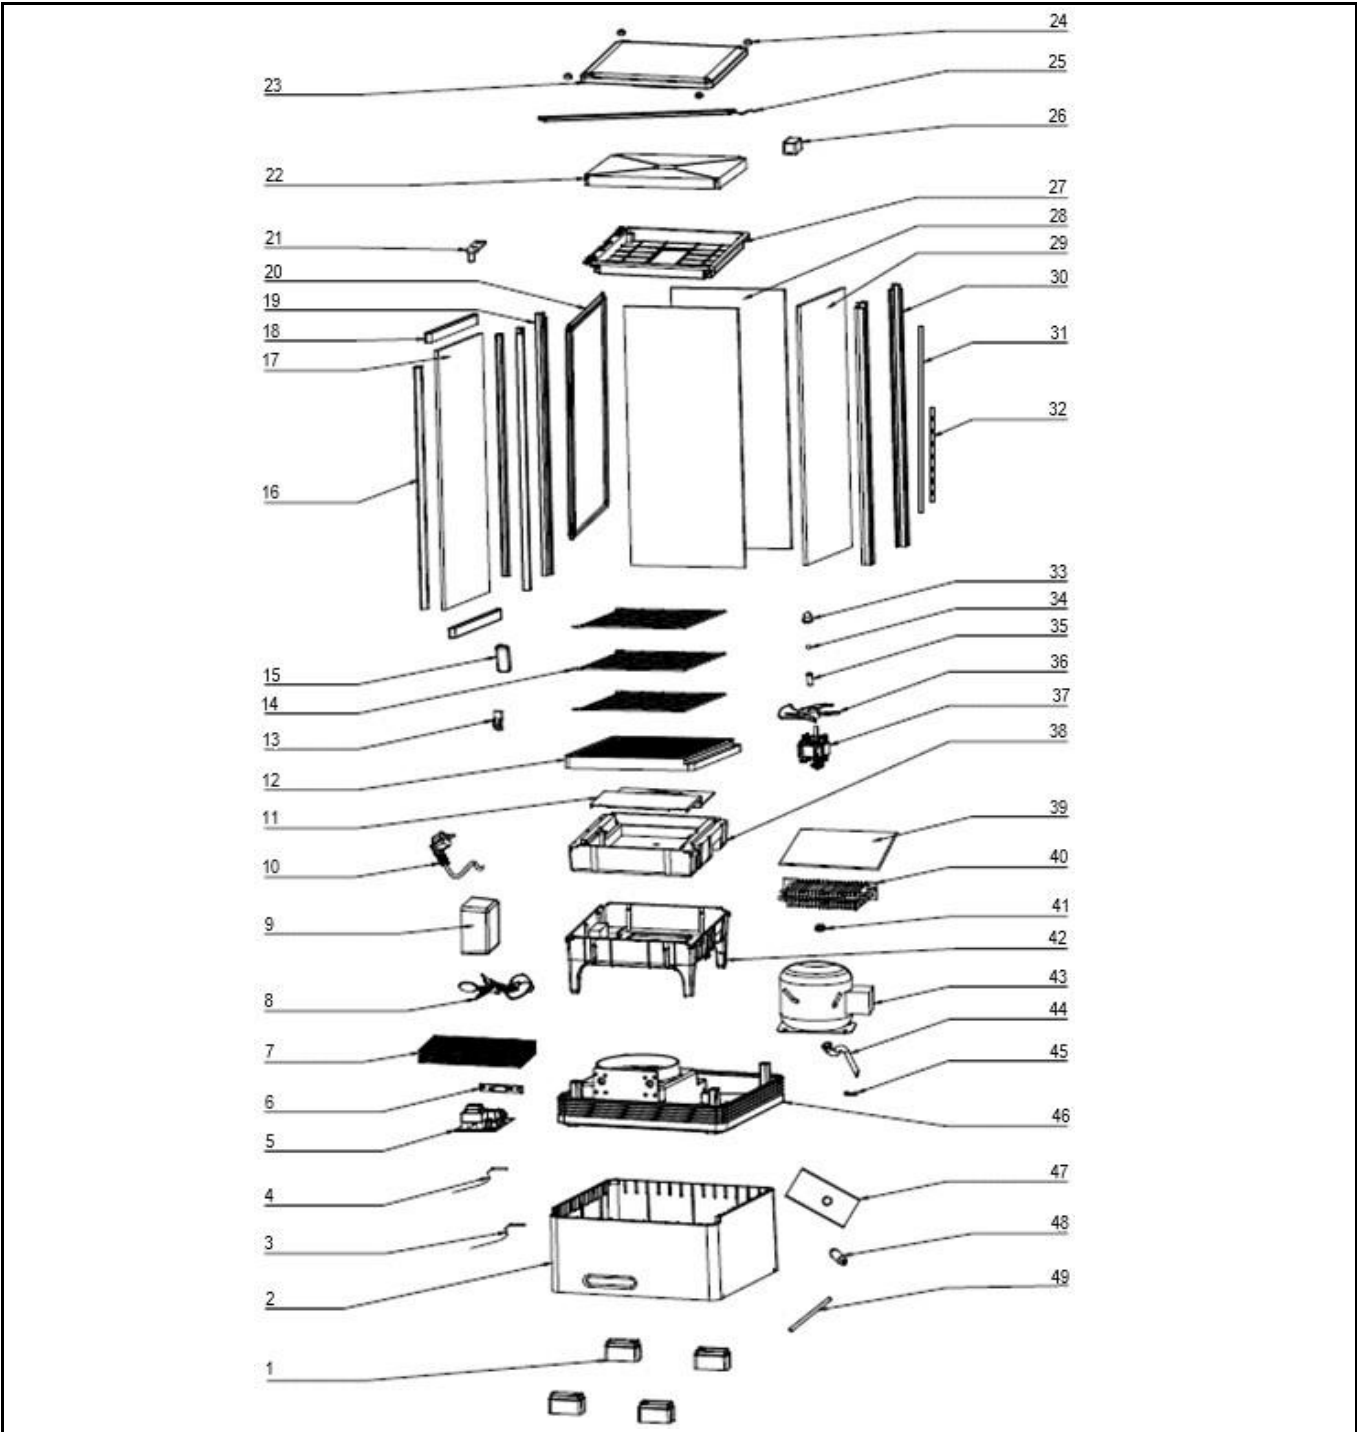

Drawing

Tools for Chefs

Hendi B.V.
Steenoven 21
3911 TX Rhenen
The Netherlands

Batch #
HK037421 and
up

Appliance part#
233665

Description
Refrigerated display cabinet 98L White

Date	25-04-2024	Revision #	1,1
Revision	New shelf holder. Added switch and new LED light.