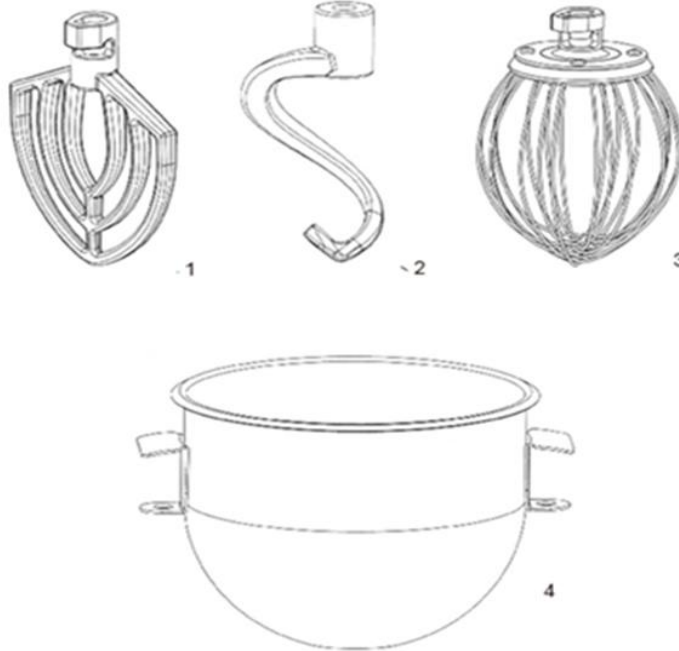

Drawing

Tools for Chefs

Hendi B.V.

Steenoven 21
3911 TX Rhenen
The Netherlands

Batch #

HK103220 and
up

Appliance part#

222829

Description

Heavy duty mixer 7L

Date 27-01-2026

Revision #

1.1

Revision New handle.

Standard accessories

Bill of materials (BOM)

HENDI Tools for Chefs Hendi B.V. Steenoven 21 3911 TX Rhenen The Netherlands	Batch #	Appliance part#
	HK103220 and up	222829
	Description	
		Heavy duty mixer 7L

Date	27-01-2026	Revision #	1.1
Revision	New handle.		

Item	Description	Part#	Quantity	Remark	Picture
1	Beater	944462	1		
2	Dough hook	944479	1		
3	Whisk	944486	1		
4	Stainless steel bowl	944493	1		

n/a -> not available

nss -> not sold separately