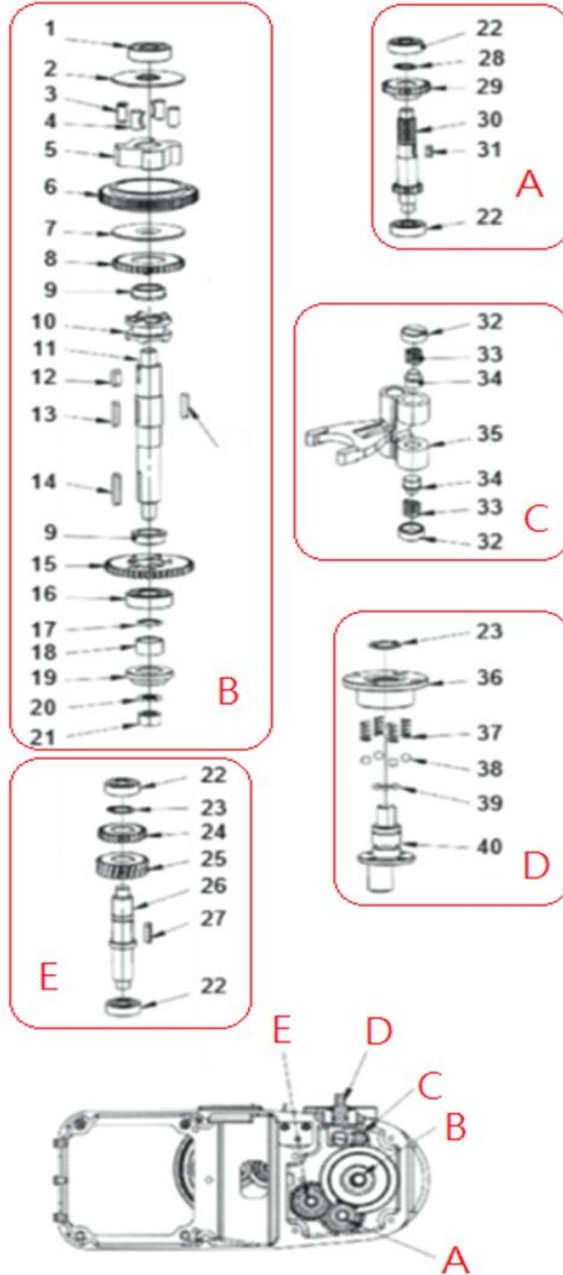

Drawing

Tools for Chefs

Hendi B.V.
Steenoven 21
3911 TX Rhenen
The Netherlands

Batch #
HK103220 and
up

Appliance part#
222829

Description
Heavy duty mixer 7L

Date	27-01-2026	Revision #	1.1
Revision	New handle.