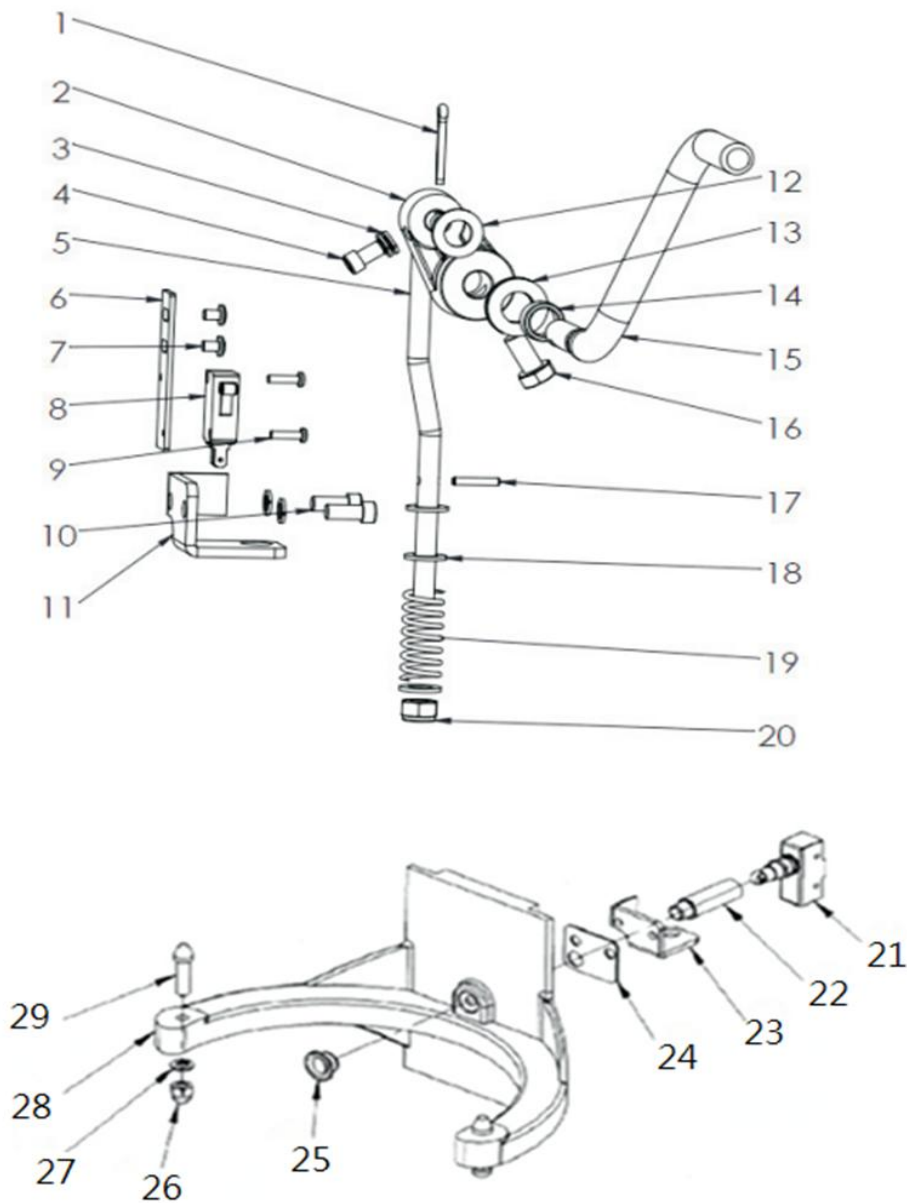

Drawing

Tools for Chefs

Hendi B.V.
Steenoven 21
3911 TX Rhenen
The Netherlands

Batch #	Appliance part#
HK103220 and up	2220829

Description
Heavy duty mixer 7L

Date	27-01-2026	Revision #	1.1
Revision	New handle.		

Handle type bowl lifter unit