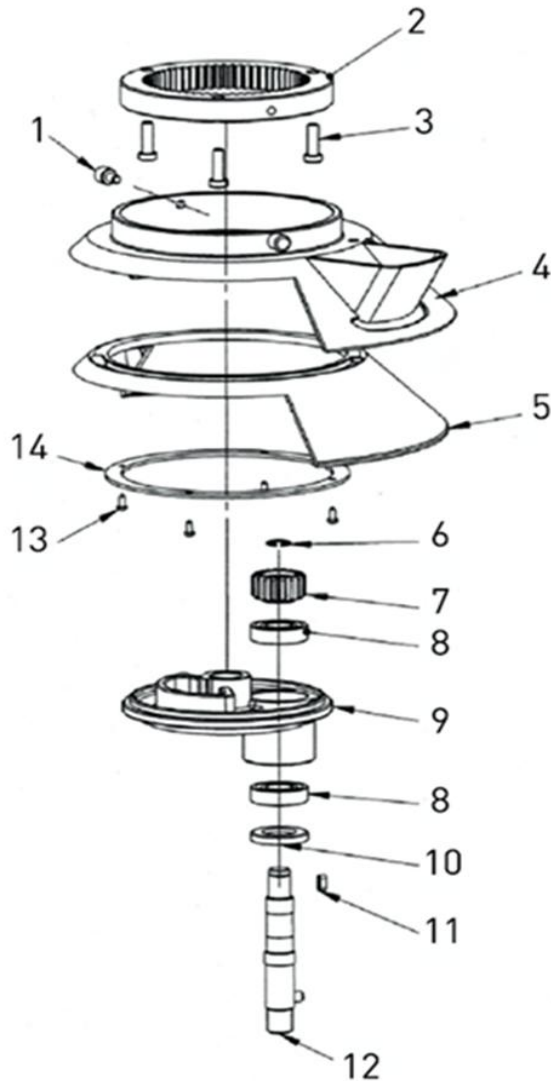

Drawing

Tools for Chefs

Hendi B.V.
Steenoven 21
3911 TX Rhenen
The Netherlands

Batch #
HK103220 and
up

Appliance part#
000000

Description
Heavy duty mixer 7L

Date	27-01-2026	Revision #	1.1
Revision	New handle.		

Turning plate and mixing axle