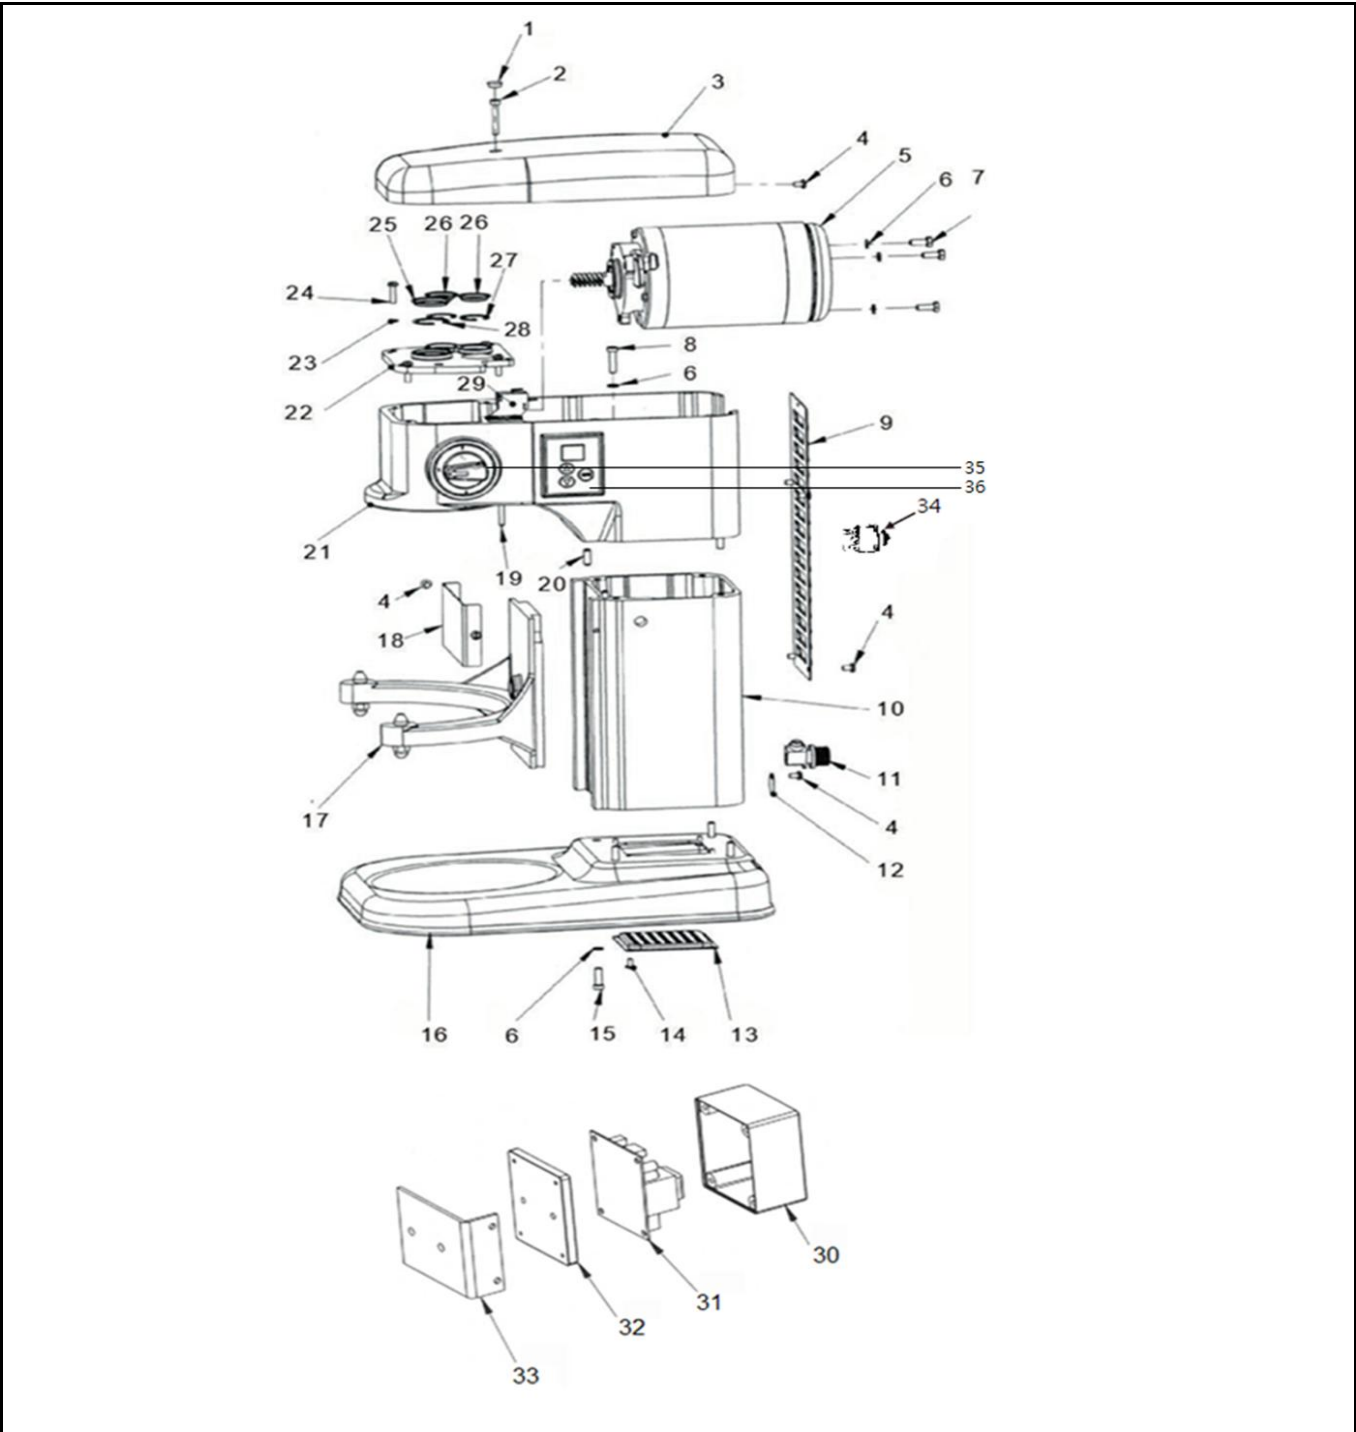

Drawing

Tools for Chefs

Hendi B.V.
Steenoven 21
3911 TX Rhenen
The Netherlands

Batch #
HK103220 and
up

Appliance part#
222829

Description
Heavy duty mixer 7L

Date	27-01-2026	Revision #	1.1
Revision	New handle.